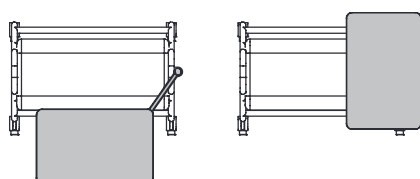

OVERVIEW AND DIMENSIONS

OPTIONS

HINGED SEAT WITH STORAGE COMPARTMENT

A hinge on the frame makes it possible to flip up the seat to access additional storage space for personal items or for a power bank to charge electronic devices.

A cable feedthrough on the narrow end enables tidy cable routing even when the seat is closed.

The locking tab makes it possible to attach a combination lock. (not included in the delivery)

TABLE

Swivelling table attachment supported by two pivots. Maximum load 3 kg. The table attachment can also be retrofitted.