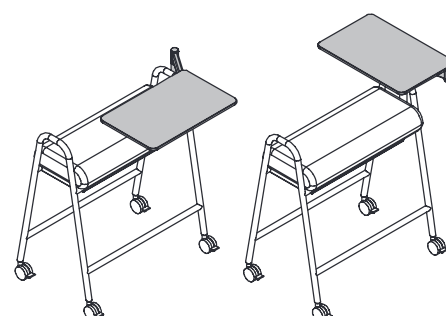

PRODUCT DESCRIPTION

- 1 **Frame:** Metal powder-coated in SZ black
- 2 **Castors:** Plastic in SZ black, braked
- 3 **Glides:** Felt
- 4 **Seat:** Covers are available in the fabric groups P0 - P4, according to Bene seating furniture collection. Cushion with dimensionally stable polyurethane foam padding, flame-resistant pursuant to BS 5852 Part 2, Ignition Source 5 (Crib 5).

OVERVIEW AND DIMENSIONS

OPTIONS

HINGED SEAT WITH STORAGE COMPARTMENT

A hinge on the frame makes it possible to flip up the seat to access additional storage space for personal items or for a power bank to charge electronic devices.

A cable feedthrough on the narrow end enables tidy cable routing even when the seat is closed.

The locking tab makes it possible to attach a combination lock. (not included in the delivery)

TABLE

Swivelling table attachment supported by two pivots. Maximum load 3 kg. The table attachment can also be retrofitted.

Dimension: W: 500 mm, D: 320 mm, H: 367 mm
Colour & material: Fenix black, 12 mm compact board