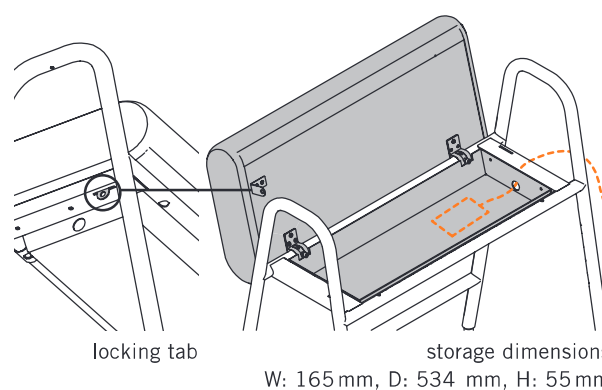

OVERVIEW AND DIMENSIONS

OPTIONS

HINGED SEAT WITH STORAGE COMPARTMENT

A hinge on the frame makes it possible to flip up the seat to access additional storage space for personal items or for a power bank to charge electronic devices.

A cable feedthrough on the narrow end enables tidy cable routing even when the seat is closed.

The locking tab makes it possible to attach a combination lock. (not included in the delivery)

TABLE

Swivelling table attachment supported by two pivots. Maximum load 3 kg. The table attachment can also be retrofitted.