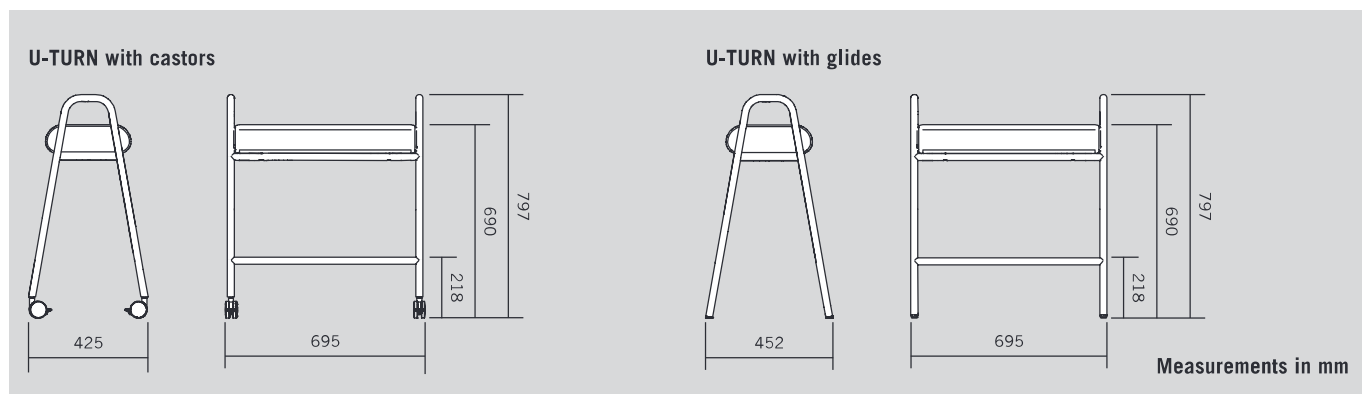

OVERVIEW AND DIMENSIONS

OPTIONS

HINGED SEAT WITH STORAGE COMPARTMENT

A hinge on the frame makes it possible to flip up the seat to access additional storage space for personal items or for a power bank to charge electronic devices.

A cable feedthrough on the narrow end enables tidy cable routing even when the seat is closed.

The locking tab makes it possible to attach a combination lock. (not included in the delivery)

TABLE

Swivelling table attachment supported by two pivots. Maximum load 3 kg. The table attachment can also be retrofitted.