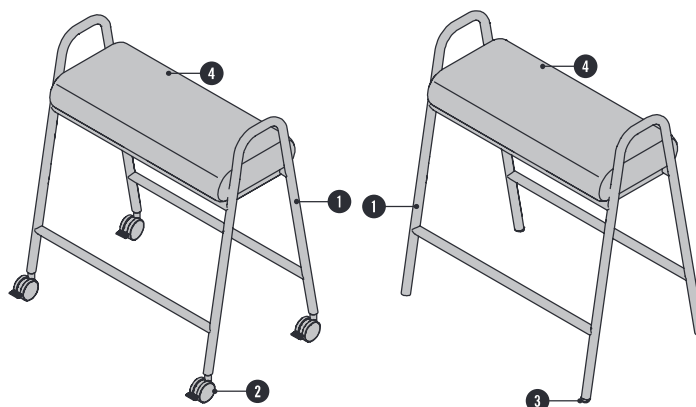

even greater flexibility and mobile movement. U-TURN is also suitable for use in classic workplaces, particularly the version on glides. The raised seating position makes U-TURN the ideal seat for use with electronic or manual height-adjustable tables.

Design: Christian Horner

bene

INSPIRING OFFICES. SINCE 1790.

PRODUCT DESCRIPTION

- 1 **Frame:** Metal powder-coated in SZ black
- 2 **Castors:** Plastic in SZ black, braked
- 3 **Glides:** Felt
- 4 **Seat:** Covers are available in the fabric groups P0 - P4, according to Bene seating furniture collection. Cushion with dimensionally stable polyurethane foam padding, flame-resistant pursuant to BS 5852 Part 2, Ignition Source 5 (Crib 5).

OVERVIEW AND DIMENSIONS

OPTIONS

HINGED SEAT WITH STORAGE COMPARTMENT

A hinge on the frame makes it possible to flip up the seat to access additional storage space for personal items or for a power bank to charge electronic devices.

A cable feedthrough on the narrow end enables tidy cable routing even when the seat is closed.

The locking tab makes it possible to attach a combination lock. (not included in the delivery)

TABLE

Swivelling table attachment supported by two pivots. Maximum load 3 kg. The table attachment can also be retrofitted.