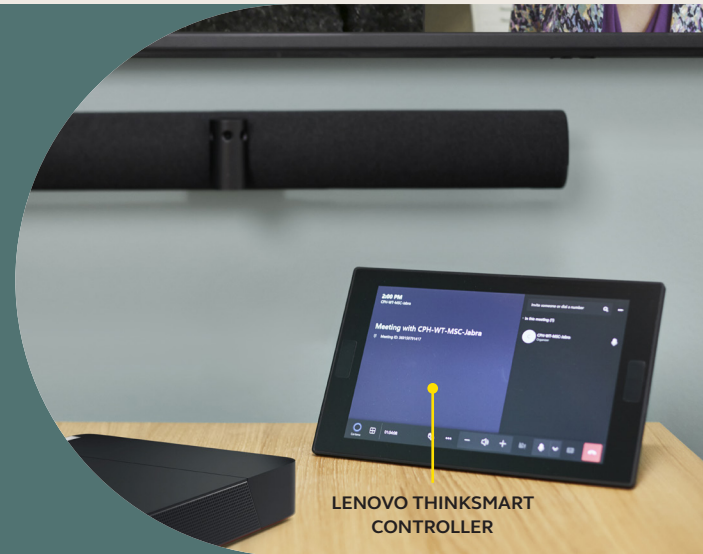

## Live Whiteboard Streaming

Seamlessly brings your whiteboard content to life, displaying both whiteboard content and meeting participants simultaneously.

## Lenovo ThinkSmart Core and Controller

The included Lenovo ThinkSmart Core is certified for and preloaded with Microsoft Teams Rooms or Zoom Rooms so teams can connect, share, and collaborate seamlessly and securely from wherever they may be working.

Start and manage meetings with ease thanks to its 10.1" HD anti-glare, anti-smudge touch controller.

LENOVO THINKSMART CONTROLLER