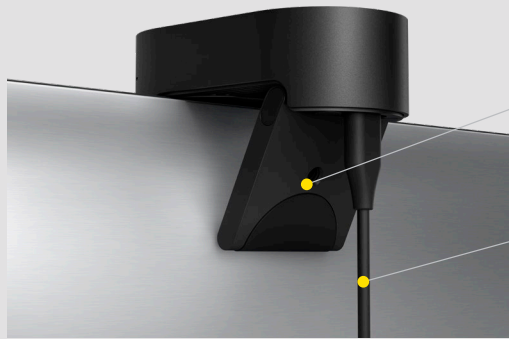

HOW TO CONNECT - SIMPLE SETUP. INSTANT MEETINGS.

PanaCast 20 is plug-and-play. Simply plug the cable into your computer, fix the camera to the top of your laptop screen or monitor using the clip, and you're good to go – wherever you're working.